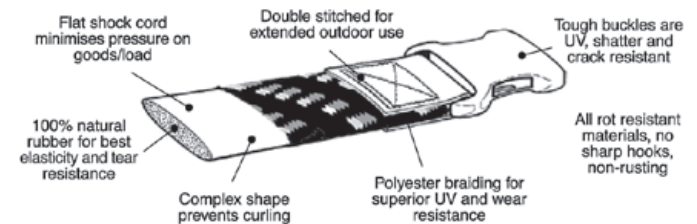

About the Quality

USED GmbH

Am Bahnhof 3 - 49610 Quakenbrück - Germany
www.used-HQ.com - info@used-HQ.com

Tel.: +49 5431-9089980