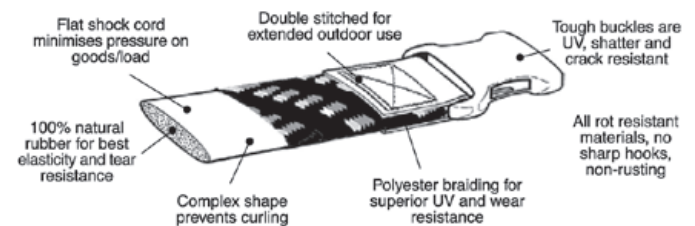

About the Quality

USED GmbH

Am Bahnhof 3 - 49610 Quakenbrück - Germany
www.used-HQ.com - info@used-HQ.com

Tel.: +49 5431-9089980