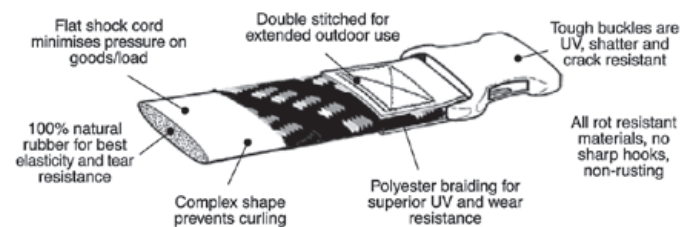

About the Quality

USED GmbH

Am Bahnhof 3 - 49610 Quakenbrück - Germany
www.used-HQ.com - info@used-HQ.com

Tel.: +49 5431-9089980